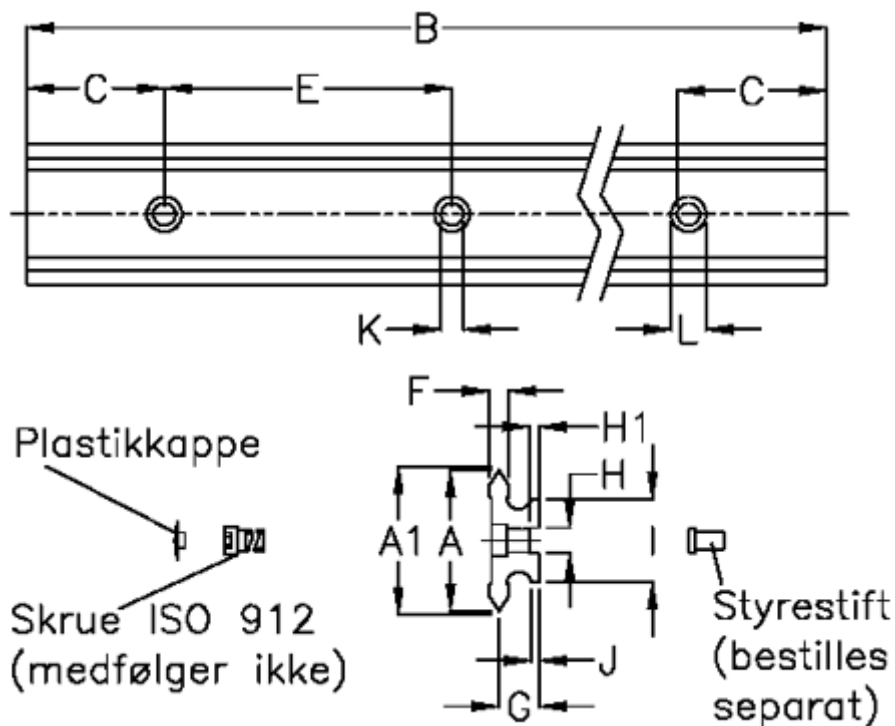

Article number: 057120934161

Description: Hepco GV3 slide NM 76 L3416 P1  
with counterbored holes

## Measures

A	= 76	G	= 12.5	Weight kg/1000 = 7.00
A1	= 76.74	H	= 12	
B	= 3416	H1	= 4.0	
C	= 43.0	I	= 58.0	
E	= 90	J	= 2.30	
F	= 6.21	K	= 9.0	
For bearing	= J34	L	= 15 x 8.1	
For guide pin	= SDP12	Precision type	= P1	